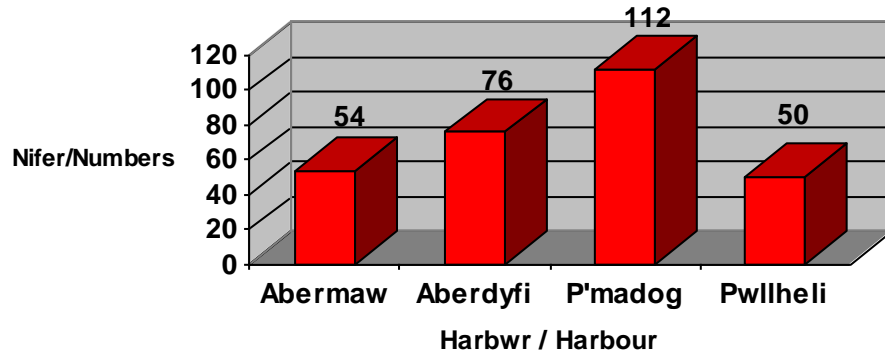

Darlun o ystadegau cychod ym mhob harbwr. Analysis of boat statistics at each harbour.

Nifer o Gychod / Number of Boats